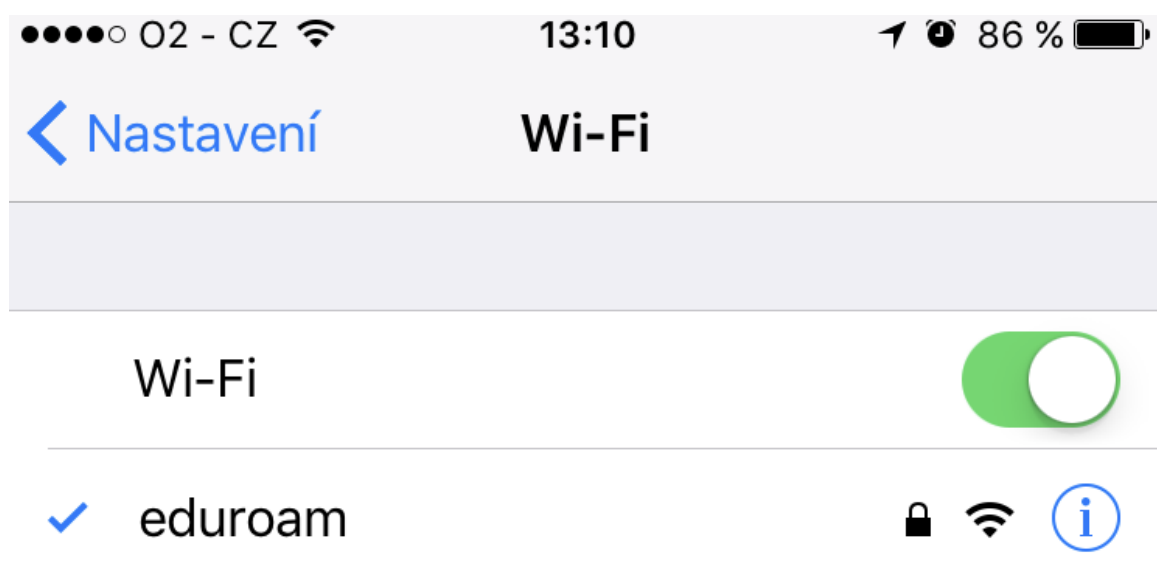

The screenshot shows an iPhone's Wi-Fi password entry interface. At the top, the status bar displays 'O2 - CZ 4G', the time '13:09', and '86%' battery. The main heading is 'Zadejte heslo k síti „eduroam“'. Below this are three buttons: 'Zrušit' (Cancel), 'Zadejte heslo' (Enter password), and 'Připojit' (Join). The 'Uživatel' (Username) field is filled with 'uzivatel@vfucz'. The 'Heslo' (Password) field contains ten black dots and a blue cursor. A standard QWERTY keyboard is visible at the bottom.

Information in english language

- Search for wireless network called „**eduroam**“ on your mobile device.
- If prompted, use your university email address (example: h09876@vfu.cz) as your username (lowercase). Password is same as you have in your university email.